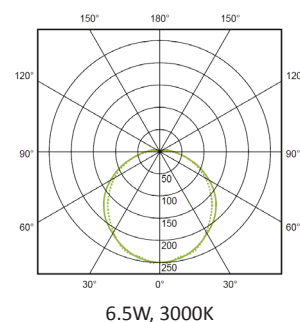

PERFORMANCE

Light source	LED
Distribution	Symmetric
LED output	1020 - 1070lm
Luminaire output	864 - 906lm
CRI	>85

MATERIALS

Body	Die-cast aluminium
Finish	Anthracite grey / Light grey
Diffuser	Borosilicate glass, clear
External fixings	Stainless steel A4-70
Wiring	Silicone bushing \varnothing 10/14mm

OPTIONS

- > DALI

LAMP	COLOUR TEMP	DELIVERED LUMENS	ANTHRACITE GREY	LIGHT GREY
6.5W	3000K	864lm	76200101	76200201
6.5W	4000K	906lm	76200301	76200401