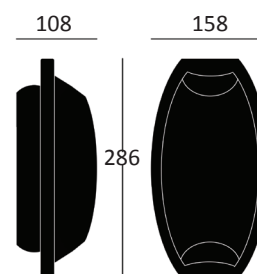

ACURA LED

IP65

IK07

CLASS
I

C E

FEATURES & BENEFITS

- > High resistance to UV and oxidation
- > Average rated LED life: >50,000hrs (L80/B10)
- > Optimum colour consistency - 3 step MacAdam chromaticity tolerance

PERFORMANCE

Light source	LED
Distribution	Symmetric
LED output	1020 - 1070lm
Luminaire output	864 - 906lm
CRI	>85

MATERIALS

Body	Die-cast aluminium
Finish	Anthracite grey / Light grey
Diffuser	Borosilicate glass, clear
External fixings	Stainless steel A4-70
Wiring	Silicone bushing $\varnothing$10/14mm

OPTIONS

- > DALI

LAMP	COLOUR TEMP	DELIVERED LUMENS	ANTHRACITE GREY	LIGHT GREY
6.5W	3000K	864lm	76200101	76200201
6.5W	4000K	906lm	76200301	76200401