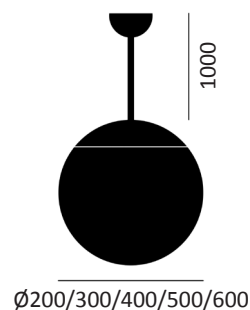

- > Homogeneous light distribution
- > Long average LED life: >114,000hrs LED life (L80/B10)
- > Optimum colour consistency - 3 step MacAdam chromaticity tolerance

PERFORMANCE

Light source	LED (Samsung)
LED output	1070 - 7150lm
Luminaire output	950 - 6290lm
Luminaire efficiency	≥105lm/W
CRI	>80

MATERIALS

Body and canopy	Steel
Finish	White / Brass / Polished stainless steel / Ground stainless steel
Diffuser	Triple layer opal matt glass
Mounting	Suspension rod, 1000mm

OPTIONS

- > Other suspension lengths - 200/ 400/ 600/ 800mm
- > Steel wire cables up to 2000mm