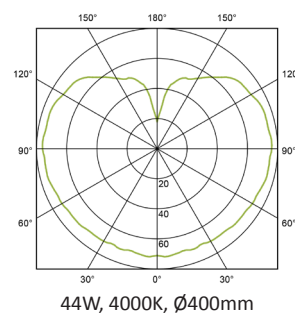

ADRIA LED

FEATURES & BENEFITS

- > Homogeneous light distribution
- > Long average LED life: >114,000hrs LED life (L80/B10)
- > Optimum colour consistency - 3 step MacAdam chromaticity tolerance

PERFORMANCE

Light source	LED (Samsung)
LED output	1070 - 7150lm
Luminaire output	950 - 6290lm
Luminaire efficiency	≥105lm/W
CRI	>80

MATERIALS

Body and canopy	Steel
Finish	White / Brass / Polished stainless steel / Ground stainless steel
Diffuser	Triple layer opal matt glass
Mounting	Suspension rod, 1000mm

OPTIONS

- > Other suspension lengths - 200/ 400/ 600/ 800mm
- > Steel wire cables up to 2000mm