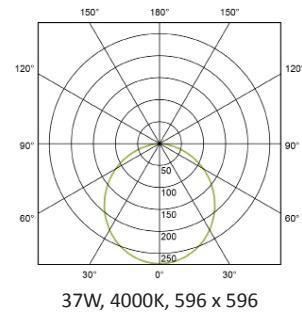

AMAROK CRI95 LED

FEATURES & BENEFITS

- > Certified for clean rooms fulfilling the specification of air cleanliness ISO Class 3-9 according to ISO 14644-1:2015
- > Suitable for lay-in modular and plasterboard ceilings
- > Anti-bacterial protection
- > Various sizes available: 600x600 / 300x1200 / 600x1200
- > Optimum colour consistency—3 step MacAdam ellipse tolerance
- > Average 72,000hrs LED life (L80/B10)
- > Photobiological hazard: RG0

PERFORMANCE

Light source	LED
Luminaire output	1987 - 10235lm
CRI	95

MATERIALS

Body	Sheet steel
Finish	White
Diffuser	Opal polycarbonate TP(a)

OPTIONS

- > 3hr emergency
- > Tuneable white and 3000K
- > 300x600mm
- > Internal fuse and LSOH cable