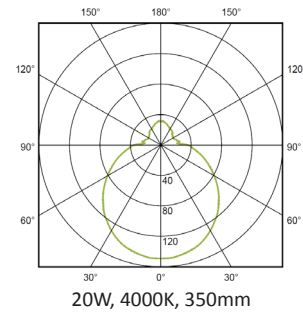

 IP43 CLASS II CE

AURA LED

A stunning, surface wall or ceiling mounted LED luminaire with a triple layer mouth blown glass diffuser. Available with a matching pendant.

AURA LED

FEATURES & BENEFITS

- > Homogenous light distribution
- > Available in various lumen outputs and sizes for design flexibility
- > Average rated LED life: >67,000hrs (L80/B10)
- > Optimum colour consistency - 3 step MacAdam chromaticity tolerance

PERFORMANCE

Light source	LED
LED output	2000 - 4050lm
Luminaire output	1360 - 3000lm
Luminaire efficiency	≥88lm/W
CRI	>80
Beam angle	110°

MATERIALS

Body	Sheet steel
Finish	White
Diffuser	Triple layer matt opal glass

OPTIONS

- > Decorative trims
- > Replacement shade
- > Bluetooth enabled
- > Matching pendant
- > Other sizes available $\varnothing 280/\varnothing 490/\varnothing 590$

LAMP	COLOUR TEMP	DELIVERED LUMENS	DIMENSIONS	STANDARD	DALI	EMERGENCY	
						STANDARD	DALI
15W	3000K	1360lm	Ø350 x 120	43400701	43400703	43400791	43400793
15W	4000K	1430lm	Ø350 x 120	43400801	43400803	43400891	43400893
20W	3000K	1760lm	Ø350 x 120	43400901	43400903	43400991	43400993
20W	4000K	1840lm	Ø350 x 120	43401001	43401003	43401091	43401093
21W	3000K	2050lm	Ø420 x 125	43401101	43401103	43401191	43401193
21W	4000K	2160lm	Ø420 x 125	43401201	43401203	43401291	43401293
29W	3000K	2870lm	Ø420 x 125	43401301	43401303	43401391	43401393
29W	4000K	3000lm	Ø420 x 125	43401401	43401403	43401491	43401493