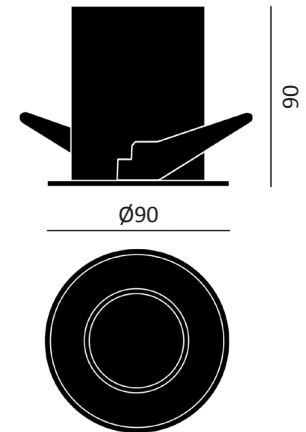

BARI MICRO LED

IP65

CLASS
I

C E

A high efficiency, compact IP65 LED downlight designed for lighting humid areas such as bathrooms, changing rooms and entrances.

FEATURES & BENEFITS

- > Long average LED life: >50,000hrs (L80/B20)
- > Lamp lumen maintenance factor after 60,000hrs: 80%
- > Optimum colour consistency - 3 step MacAdam chromaticity tolerance

PERFORMANCE

Light source	LED COB
LED output	1400lm
Luminaire output	1170 - 1240lm
Luminaire efficiency	≥89lm/W
CRI	>80
Beam angle	45°

MATERIALS

Body	Die-cast aluminium
Finish	White (RAL 9010)
Diffuser	Clear tempered glass
Reflector	Faceted aluminium
Cut out	Ø72mm

OPTIONS

- > 3hr maintained emergency
- > Other RAL colours on request
- > Internal fuse and LSOH cables

LAMP	COLOUR TEMP	DELIVERED LUMENS	STANDARD	DALI	EMERGENCY STANDARD	
					STANDARD	DALI
14W	3000K	1170lm	31201901	31201903	31201991	31201993
14W	4000K	1240lm	31202001	31202003	31202091	31202093