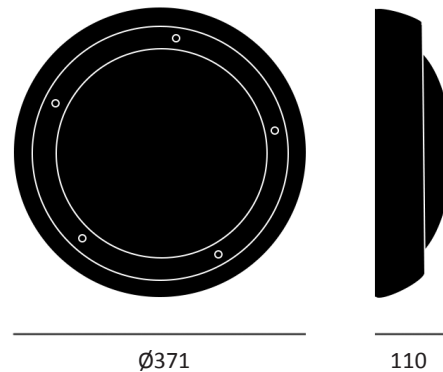

BARBARIAN LED

IP44	IK10	CLASS I
850°		CE

FEATURES & BENEFITS

- > Anti-ligature, impact resistant design with tamper resistant screws
- > Anti-microbial protection
- > Zhaga compliant LED board with an excellent light output ratio
- > UV stabilised
- > High visual comfort - low glare
- > Optimum colour consistency - 3 step MacAdam chromaticity tolerance
- > Long rated LED life: >50,000hrs (L80/B10)

PERFORMANCE

Light source	LED (Samsung)
Luminaire output	1920 - 3950lm
Night light output	100lm
CRI	>80

MATERIALS

Body	Steel
Finish	White
Diffuser	Opal polycarbonate TP(a) with neoprene gasket

OPTIONS

- > 3hr emergency
- > Microwave sensor for enhanced energy savings
- > Tuneable white
- > Bluetooth control

LAMP	COLOUR TEMP	DELIVERED LUMENS	NIGHT LIGHT	STANDARD	DALI	EMERGENCY STANDARD	DALI
20W	3000K	1920lm	NO	27200101	27200103	27200191	27200193
20W	4000K	2000lm	NO	27200201	27200203	27200291	27200293
20W + 1W	3000K	1920lm + 100lm	YES	27200301	27200303	27200391	27200393
20W + 1W	4000K	2000lm + 100lm	YES	27200401	27200403	27200491	27200493
36W	3000K	3840lm	NO	27200501	27200503	27200591	27200593
36W	4000K	3950lm	NO	27200601	27200603	27200691	27200693
36W + 1W	3000K	3840lm + 100lm	YES	27200701	27200703	27200791	27200793
36W + 1W	4000K	3950lm + 100lm	YES	27200801	27200803	27200891	27200893