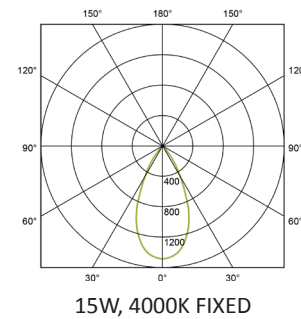

PERFORMANCE

Light source	LED
LED output	1990 - 2830lm (adjustable) 1990 - 3800lm (fixed)
Luminaire output	1610 - 2220lm (adjustable) 1670 - 3220lm (fixed)
Luminaire efficiency	≥100lm/W (adjustable) / ≥110lm/W (fixed)
CRI	>80
Beam angle	45° / 50° / 55°