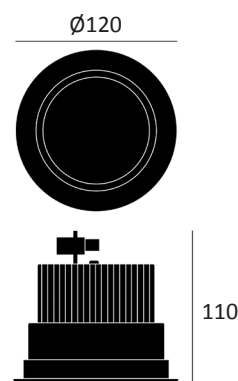

OPTIONS

- > 3hr emergency
- > Other RAL colours
- > Internal fuse and LSOH cables

LAMP	COLOUR TEMP	DELIVERED LUMENS	BEAM	STANDARD	DALI	EMERGENCY	
						STANDARD	DALI
8W	3000K	950lm	20	31200701	31200703	31200791	31200793
8W	4000K	1000lm	20	31200801	31200803	31200891	31200893
8W	3000K	1000lm	30	31200901	31200903	31200991	31200993
8W	4000K	1050lm	30	31201001	31201003	31201091	31201093
8W	3000K	1000lm	50	31201101	31201103	31201191	31201193
8W	4000K	1050lm	50	31201201	31201203	31201291	31201293
13W	3000K	1400lm	20	31201301	31201303	31201391	31201393
13W	4000K	1470lm	20	31201401	31201403	31201491	31201493
13W	3000K	1480lm	30	31201501	31201503	31201591	31201593
13W	4000K	1550lm	30	31201601	31201603	31201691	31201693
13W	3000K	1480lm	50	31201701	31201703	31201791	31201793
13W	4000K	1550lm	50	31201801	31201803	31201891	31201893