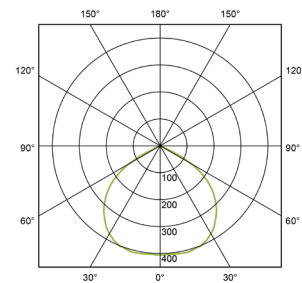

BARI SQUARE LED

IP44 CLASS I CE

A high performance, reliable square LED downlight with excellent technical parameters. Ideal for hotels, reception areas, restaurants as well as public and commercial buildings.

FEATURES & BENEFITS

- > High efficiency, multi-purpose LED downlight
- > Installation in plasterboard and modular ceilings
- > Long average rated LED life: >60,000hrs LED life (L90/B10)
- > Optimum colour consistency - 3 step MacAdam ellipse tolerance
- > Cut out: 158x158mm

PERFORMANCE

Light source	LED
LED output	1970lm - 3820lm
Luminaire output	1460lm - 2830lm
CRI	>80
Beam angle	60°

MATERIALS

Body	Sheet steel
Bezel	Aluminium
Finish	White (RAL 9010)
Diffuser	Tempered opal glass
Reflector	Polished aluminium 99.85% purity

15W, 3000K