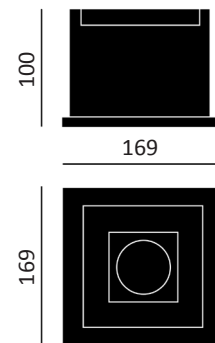

## PERFORMANCE

Light source	LED
LED output	1970lm - 3820lm
Luminaire output	1460lm - 2830lm
CRI	>80
Beam angle	60°

## MATERIALS

Body	Sheet steel
Bezel	Aluminium
Finish	White (RAL 9010)
Diffuser	Tempered opal glass
Reflector	Polished aluminium 99.85% purity

15W, 3000K

LAMP	COLOUR TEMP	DELIVERED LUMENS	DIMENSIONS	STANDARD	DALI	EMERGENCY STANDARD	DALI
15W	3000K	1460lm	169 x 169	32600101	32600103	32600191	32600193
15W	4000K	1500lm	169 x 169	32600201	32600203	32600291	32600293
21W	3000K	2020lm	169 x 169	32600301	32600303	32600391	32600393
21W	4000K	2080lm	169 x 169	32600401	32600403	32600491	32600493
29W	3000K	2750lm	169 x 169	32600501	32600503	32600591	32600593
29W	4000K	2830lm	169 x 169	32600601	32600603	32600691	32600693