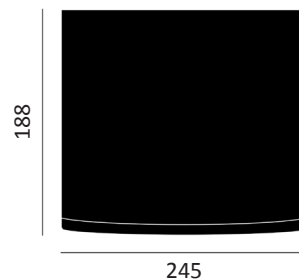

BARI SURFACE IP LED

IP65 CLASS I CE

FEATURES & BENEFITS

- > High efficiency, IP rated surface LED downlight
- > Long average LED life >54,000hrs LED life (L80/B10)
- > Optimum colour consistency - 3 step MacAdam chromaticity tolerance

PERFORMANCE

Light source	LED
LED output	1600 - 3820lm
Luminaire output	1140 - 2750lm
Luminaire efficiency	≥98lm/W
CRI	>80

MATERIALS

Body	Die-cast aluminium
Finish	White / Black / Grey
Diffuser	Clear glass

OPTIONS

- > 3hr emergency
- > Other RAL colours
- > Suspension kit
- > Internal fuse and LSOH cables

LAMP	COLOUR TEMP	DELIVERED LUMENS	STANDARD			DALI		
			WHITE	BLACK	GREY	WHITE	BLACK	GREY
10W	3000K	1140lm	32710001	32710801	32711601	32710003	32710803	32711603
10W	4000K	1160lm	32710101	32710901	32711701	32710103	32710903	32711703
15W	3000K	1560lm	32710201	32711001	32711801	32710203	32711003	32711803
15W	4000K	1590lm	32710301	32711101	32711901	32710303	32711103	32711903
19W	3000K	1990lm	32710401	32711201	32712001	32710403	32711203	32712003
19W	4000K	2030lm	32710501	32711301	32712101	32710503	32711303	32712103
28W	3000K	2690lm	32710601	32711401	32712201	32710603	32711403	32712203
28W	4000K	2750lm	32710701	32711501	32712301	32710703	32711503	32712303