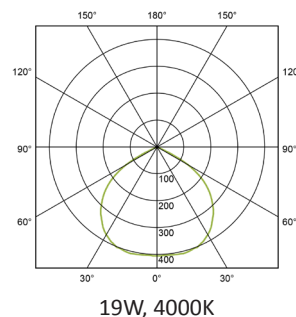

BARI SURFACE IP LED

IP65 CLASS I CE

FEATURES & BENEFITS

- > High efficiency, IP rated surface LED downlight
- > Long average LED life >54,000hrs LED life (L80/B10)
- > Optimum colour consistency - 3 step MacAdam chromaticity tolerance

PERFORMANCE

Light source	LED
LED output	1600 - 3820lm
Luminaire output	1140 - 2750lm
Luminaire efficiency	≥98lm/W
CRI	>80

MATERIALS

Body	Die-cast aluminium
Finish	White / Black / Grey
Diffuser	Clear glass

OPTIONS

- > 3hr emergency
- > Other RAL colours
- > Suspension kit
- > Internal fuse and LSOH cables

LAMP	COLOUR TEMP	DELIVERED LUMENS	STANDARD			DALI		
			WHITE	BLACK	GREY	WHITE	BLACK	GREY
10W	3000K	1140lm	32710001	32710801	32711601	32710003	32710803	32711603
10W	4000K	1160lm	32710101	32710901	32711701	32710103	32710903	32711703
15W	3000K	1560lm	32710201	32711001	32711801	32710203	32711003	32711803
15W	4000K	1590lm	32710301	32711101	32711901	32710303	32711103	32711903
19W	3000K	1990lm	32710401	32711201	32712001	32710403	32711203	32712003
19W	4000K	2030lm	32710501	32711301	32712101	32710503	32711303	32712103
28W	3000K	2690lm	32710601	32711401	32712201	32710603	32711403	32712203
28W	4000K	2750lm	32710701	32711501	32712301	32710703	32711503	32712303