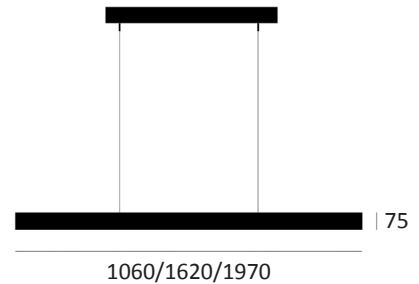

CALIFORNIA

PERFORMANCE

Lamp	LED
Power	14W / 22W / 28W
Lumen output	1140lm / 1800lm / 2250lm
Colour temperature	3000K / 4000K
CRI	>80

MATERIALS

Body	Concrete
Finish	Choice of 8 base colours: Natural / Grey / Anthracite / Black / Chocolate / Green / Blue / Ochre
Cable suspension	Stainless steel
Dimensions	Lengths: 1060 / 1620 / 1970mm Width: 40mm Height: 75mm

OPTIONS

- > Copper / Brass finish
- > Matching concrete wall luminaire
- > Teak wood version

*The last two digits represent the choice of cable.
Please see page 118 to make your selection.*

FINISH	1060mm, 14W		1620mm, 22W		1970mm, 28W	
	3000K	4000K	3000K	4000K	3000K	4000K
Natural	56800150	56800950	56801750	56802550	56803350	56804150
Grey	56800250	56801050	56801850	56802650	56803450	56804250
Anthracite	56800350	56801150	56801950	56802750	56803550	56804350
Black	56800450	56801250	56802050	56802850	56803650	56804450
Chocolate	56800550	56801350	56802150	56802950	56803750	56804550
Green	56800650	56801450	56802250	56803050	56803850	56804650
Blue	56800750	56801550	56802350	56803150	56803950	56804750
Ochre	56800850	56801650	56802450	56803250	56804050	56804850

*Optional copper or brass
hand-cast finish*

FINISH	COPPER FINISH, 1060m, 14W		BRASS FINISH, 1060mm, 14W	
	3000K	4000K	3000K	4000K
Natural	56804950	56805750	56806550	56807350
Grey	56805050	56805850	56806650	56807450
Anthracite	56805150	56805950	56806750	56807550
Black	56805250	56806050	56806850	56807650
Chocolate	56805350	56806150	56806950	56807750
Green	56805450	56806250	56807050	56807850
Blue	56805550	56806350	56807150	56807950
Ochre	56805650	56806450	56807250	56808050