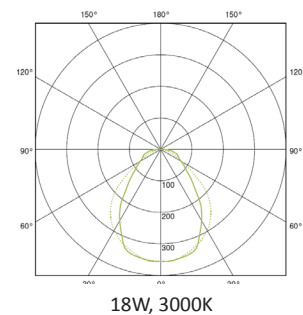

CAPRICE

CONCEALED GRID LED

IP20 IK04 CLASS I C E

FEATURES & BENEFITS

- > Suitable for concealed grid ceiling systems - SAS / Burgess / Armstrong
- > Microprism diffuser with light transparency $\geq 90\%$
- > High visual comfort - low glare
- > Average rated LED life: $>60,000$ hrs - (L80/B10)
- > Optimum colour consistency - 3 step MacAdam ellipse tolerance
- > Fully LG7 compliant
- > Photobiological hazard: RG0

PERFORMANCE

Light source	LED
Emission	Direct & Indirect
LED output	2540 - 9424lm
Luminaire output	1929 - 7364lm
Luminaire efficiency	≥ 104lm/W
CRI	>80
UGR	<19

MATERIALS

Body	Sheet steel
Finish	White
Diffuser	Microprism TP(a)

OPTIONS

- > 2 step MacAdam, CRI >90
- > Tuneable white
- > Internal fuse and LSOH cable

Exact measurements depend on the type of ceiling