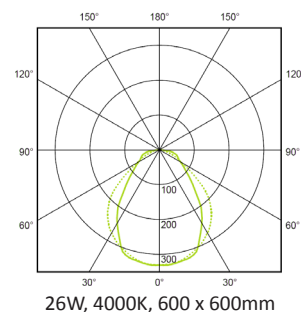

## PERFORMANCE

Light source	LED
Emission	Direct & Indirect
LED output	3810 - 7068lm
Luminaire output	2713 - 5032lm
Luminaire efficiency	≥100lm/W
CRI	>80
UGR	<19