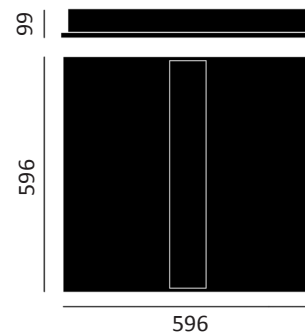

OPTIONS

- > 2 step MacAdam, CRI >90
- > Internal fuse and LSOH cable

LAMP	COLOUR TEMP	DELIVERED LUMENS	DIMENSIONS	STANDARD	DALI	EMERGENCY STANDARD	DALI
27W	3000K	2713lm	596 x 596	13300101	13300103	13300191	13300193
26W	4000K	2973lm	596 x 596	13300201	13300203	13300291	13300293
47W	3000K	4701lm	596 x 596	13300301	13300303	13300391	13300393
46W	4000K	5032lm	596 x 596	13300401	13300403	13300491	13300493