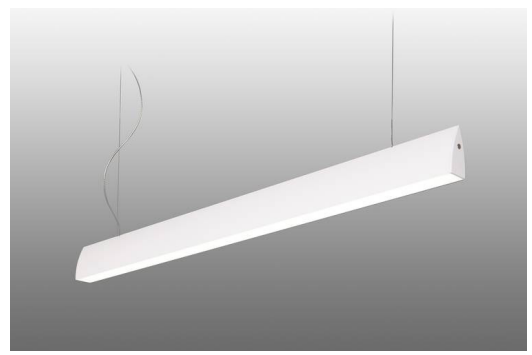

CASSINI LED

IP40 CLASS III 750° C E

FEATURES & BENEFITS

- > Unique, contemporary triangular design
- > Average rated LED life: >60,000hrs (L70/B10)
- > Optimum colour consistency - 3 step MacAdam chromaticity tolerance
- > Easy height adjustment with no tools required
- > Remote power supply

PERFORMANCE

Light source	LED
Emission	Direct
Luminaire output	984 - 1640lm
CRI	>80
Beam angle	120 degrees

MATERIALS

Body	Aluminium
Finish	Grey / White (RAL 9003) / Black
Diffuser	Opal PMMA
Mounting	Suspension max. 1000mm