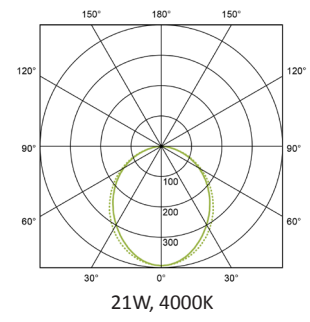

CASSINI LED

IP40 CLASS III 750° C E

FEATURES & BENEFITS

- > Unique, contemporary triangular design
- > Average rated LED life: >60,000hrs (L70/B10)
- > Optimum colour consistency - 3 step MacAdam chromaticity tolerance
- > Easy height adjustment with no tools required
- > Remote power supply

PERFORMANCE

Light source	LED
Emission	Direct
Luminaire output	984 - 1640lm
CRI	>80
Beam angle	120 degrees

MATERIALS

Body	Aluminium
Finish	Grey / White (RAL 9003) / Black
Diffuser	Opal PMMA
Mounting	Suspension max. 1000mm