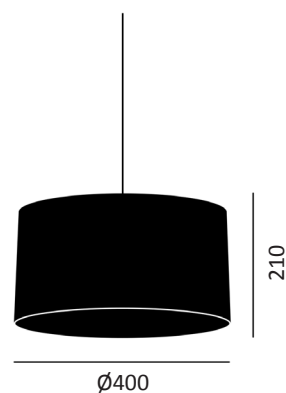

CHICAGO

MATERIALS

Body	Concrete
Finish	Choice of 8 base colours: Natural / Grey / Anthracite / Black / Chocolate / Green / Blue / Ochre
Metal Overcoat	Champagne bronze / Copper / Silver gun / Brass
Cable suspension	Stainless steel
Cable	Polyester, cotton, linen and brocade options. Standard: Black polyester braid unless stated (Last 2 code digits: 00) Max: 1200mm suspension length
Ceiling rose	Steel, single cable Other options available
Dimensions	Ø400mm
Lamp holder	E27

OPTIONS

- > Concrete ceiling rose
- > Other lamp holder finishes

*The last two digits represent the choice of cable.
Please see page 118 to make your selection.*

Ø400mm

FINISH	METAL PAINT FINISH				
	CHAMPAGNE BRONZE	COPPER	SILVER GUN	BRASS	CONCRETE
Natural	558001 + __	558009 + __	558017 + __	558025 + __	558033 + __
Grey	558002 + __	558010 + __	558018 + __	558026 + __	558034 + __
Anthracite	558003 + __	558011 + __	558019 + __	558027 + __	558035 + __
Black	558004 + __	558012 + __	558020 + __	558028 + __	558036 + __
Chocolate	558005 + __	558013 + __	558021 + __	558029 + __	558037 + __
Green	558006 + __	558014 + __	558022 + __	558030 + __	558038 + __
Blue	558007 + __	558015 + __	558023 + __	558031 + __	558039 + __
Ochre	558008 + __	558016 + __	558024 + __	558032 + __	558040 + __