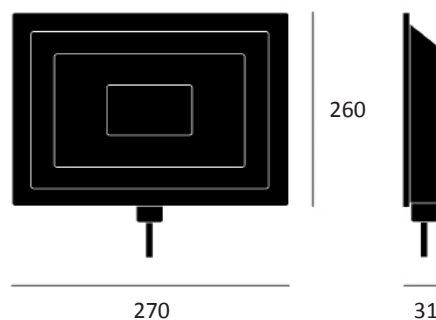

CLIPPER LED

IP65

CLASS
I

CE

A high-performance LED floodlight to suit residential areas such as local roads, express roads, town roads, area lighting, avenues, promenade and parking areas.

PERFORMANCE

Light source	LED
Lumen efficiency	80lm/W
CRI	>80
Beam angle	180°
Colour temperature	4000K

MATERIALS

Body	Slim die-cast aluminium
Finish	Black
Diffuser	Clear tempered glass

OPTIONS

- > 3000K
- > 6000K
- > PIR sensor
- > Other colour finishes: White

LAMP	COLOUR TEMP	STANDARD
100W	4000K	50166901
150W	4000K	50175101