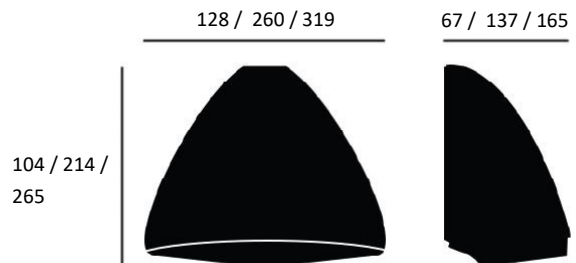

CORTINA LED

IP65 IK10 CLASS I CE

A robust, vandal-resistant, wall luminaire ideal for illuminating the perimeter of a building.

FEATURES & BENEFITS

- > Modern and minimalist design with no visible screws
- > Easy installation - discreet mounting bracket to sit flush to the wall
- > High DLOR - Low upward light pollution
- > High lumen efficiency
- > Available in multiple sizes, finishes and lumen outputs for design flexibility
- > Average rated LED life: >50,000hrs (L80/B10)
- > Suitable for conduit and Besa box installation

PERFORMANCE

Light source	LED
Emission	Direct
Distribution	Asymmetric / Symmetric
Luminaire output	Cortina Asymmetric: 1824 - 3602lm Cortina: 1710 - 3487lm Cortina Mini: 1151 - 1595lm Cortina Micro: 548 - 585lm
Emergency output	180lm (2W)
CRI	>80
Beam angle	120°

MATERIALS

Body	Die-cast aluminium
Finish	Black (RAL 9005) / White (RAL 9002) / Grey (RAL 7016)
Diffuser	Polycarbonate
Surface	Surface
Wiring	Rear & side cable entry. Suitable for conduit and Besa box installation

OPTIONS

- 3hr emergency
- Self-test
- DALI
- Dusk to dawn sensor and PIR