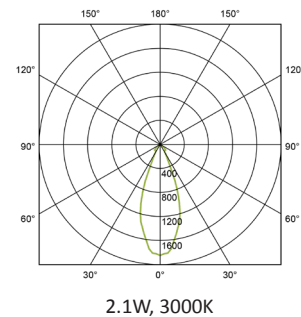

CROOK LED

FEATURES & BENEFITS

- > High resistance to oxidation
- > Tiltable +/- 45 degrees
- > Long LED life: >50,000hrs (L70/B50)
- > Optimum colour consistency - 3 step MacAdam ellipse tolerance

PERFORMANCE

Light source	LED (Nichia)
LED output	280lm
Luminaire output	224lm
CRI	>80

MATERIALS

Body	Copper
Finish	Copper
Diffuser	Clear polycarbonate
Mounting	Ground / Wall / Spike

OPTIONS

- > 4000K
- > Coloured filters - red, green or blue
- > CRI>90

LAMP	COLOUR TEMP	DELIVERED LUMENS	BEAM ANGLE	APPLICATION	STANDARD
2.1W	3000K	224lm	14°	Ground	76700101
2.1W	3000K	224lm	28°	Ground	76700201
2.1W	3000K	224lm	44°	Ground	76700301
2.1W	3000K	224lm	14°	Wall	76700401
2.1W	3000K	224lm	28°	Wall	76700501
2.1W	3000K	224lm	44°	Wall	76700601
2.1W	3000K	224lm	14°	Spike	76700701
2.1W	3000K	224lm	28°	Spike	76700801
2.1W	3000K	224lm	44°	Spike	76700901