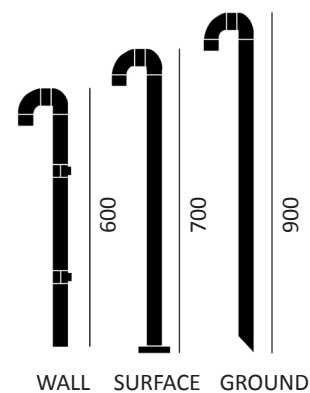

## PERFORMANCE

Light source	LED (Nichia)
LED output	280lm
Luminaire output	224lm
CRI	>80

## OPTIONS

- > 4000K
- > Coloured filters - red, green or blue
- > CRI>90

LAMP	COLOUR TEMP	DELIVERED LUMENS	BEAM ANGLE	APPLICATION	STANDARD
2.1W	3000K	224lm	14°	Ground	76700101
2.1W	3000K	224lm	28°	Ground	76700201
2.1W	3000K	224lm	44°	Ground	76700301
2.1W	3000K	224lm	14°	Wall	76700401
2.1W	3000K	224lm	28°	Wall	76700501
2.1W	3000K	224lm	44°	Wall	76700601
2.1W	3000K	224lm	14°	Spike	76700701
2.1W	3000K	224lm	28°	Spike	76700801
2.1W	3000K	224lm	44°	Spike	76700901