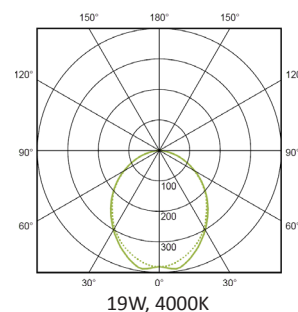

## PERFORMANCE

Light source	LED
LED output	2670 - 4280lm
Luminaire output	1660 – 3500lm
Luminaire efficiency	≥87lm/W
CRI	83

LAMP	COLOUR TEMP	DELIVERED LUMENS	DIMENSIONS	STANDARD	DALI	EMERGENCY STANDARD	DALI
19W	3000K	1660lm	307x307x65	41603701	41603703	41603791	41603793
19W	4000K	1710lm	307x307x65	41603801	41603803	41603891	41603893
38W	3000K	3430lm	407x407x65	41603901	41603903	41603991	41603993
38W	4000K	3500lm	407x407x65	41604001	41604003	41604091	41604093
32W	3000K	2890lm	407x407x65	41604101	41604103	41604191	41604193
32W	4000K	2950lm	407x407x65	41604201	41604203	41604291	41604293