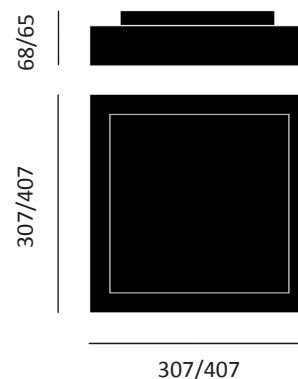

## PERFORMANCE

Light source	LED
LED output	2670 - 4280lm
Luminaire output	1660 – 3500lm
Luminaire efficiency	≥87lm/W
CRI	83

LAMP	COLOUR TEMP	DELIVERED LUMENS	DIMENSIONS	STANDARD	DALI	EMERGENCY STANDARD	DALI
19W	3000K	1660lm	307x307x65	41603701	41603703	41603791	41603793
19W	4000K	1710lm	307x307x65	41603801	41603803	41603891	41603893
38W	3000K	3430lm	407x407x65	41603901	41603903	41603991	41603993
38W	4000K	3500lm	407x407x65	41604001	41604003	41604091	41604093
32W	3000K	2890lm	407x407x65	41604101	41604103	41604191	41604193
32W	4000K	2950lm	407x407x65	41604201	41604203	41604291	41604293