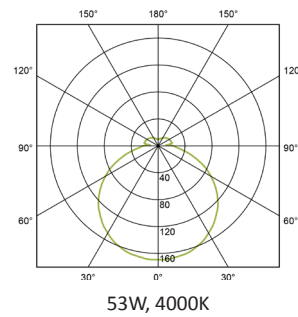

DELIA LED

IP41 IK10 CLASS I CE

SECTION 03: PENDANT

FEATURES & BENEFITS

- > Available in various lumen outputs and sizes
- > Matching surface mounted luminaires available
- > Average rated LED life: >88,000hrs (L80/B10)
- > Optimum colour consistency - 3 step MacAdam chromaticity tolerance

PERFORMANCE

Light source	LED (Samsung)
Emission	Direct
LED output	3690 - 7150lm
Luminaire output	2580 - 4720lm
Luminaire efficiency	>89lm/W
CRI	>80

MATERIALS

Body	Sheet steel
Finish	White
Diffuser	Opal PMMA
Mounting	3 wire suspension, length 1 metre

OPTIONS

- > Replacement shade

LAMP	COLOUR TEMP	DELIVERED LUMENS	SIZE	STANDARD	DALI
28W	3000K	2580lm	Ø400x80	42103001	42103003
28W	4000K	2720lm	Ø400x80	42103101	42103103
36W	3000K	3400lm	Ø400x80	42103201	42103203
36W	4000K	3550lm	Ø400x80	42103301	42103303
35W	3000K	3140lm	Ø500x85	42103401	42103403
35W	4000K	3310lm	Ø500x85	42103501	42103503
53W	3000K	4470lm	Ø500x85	42103601	42103603
53W	4000K	4720lm	Ø500x85	42103701	42103703