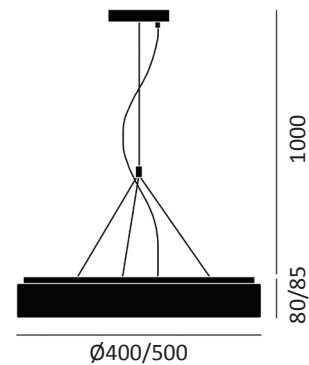

DELIA LED

IP41 IK10 CLASS I CE

SECTION 03: PENDANT

FEATURES & BENEFITS

- > Available in various lumen outputs and sizes
- > Matching surface mounted luminaires available
- > Average rated LED life: >88,000hrs (L80/B10)
- > Optimum colour consistency - 3 step MacAdam chromaticity tolerance

PERFORMANCE

Light source	LED (Samsung)
Emission	Direct
LED output	3690 - 7150lm
Luminaire output	2580 - 4720lm
Luminaire efficiency	>89lm/W
CRI	>80

MATERIALS

Body	Sheet steel
Finish	White
Diffuser	Opal PMMA
Mounting	3 wire suspension, length 1 metre

OPTIONS

- > Replacement shade

LAMP	COLOUR TEMP	DELIVERED LUMENS	SIZE	STANDARD	DALI
28W	3000K	2580lm	Ø400x80	42103001	42103003
28W	4000K	2720lm	Ø400x80	42103101	42103103
36W	3000K	3400lm	Ø400x80	42103201	42103203
36W	4000K	3550lm	Ø400x80	42103301	42103303
35W	3000K	3140lm	Ø500x85	42103401	42103403
35W	4000K	3310lm	Ø500x85	42103501	42103503
53W	3000K	4470lm	Ø500x85	42103601	42103603
53W	4000K	4720lm	Ø500x85	42103701	42103703