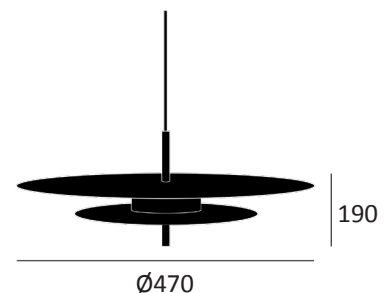

GLOSS COLOUR OPTIONS

PANTONE 19-0303 TPG

PANTONE 10105 C

PANTONE 11-0601 TPG