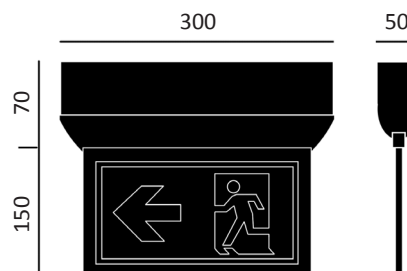

EM3H DECORATIVE SURFACE

IP20

CLASS I

CE

FEATURES & BENEFITS

- > 3hr maintained/non-maintained operation
- > Attractive and stylish design
- > Double-sided acrylic blade
- > Quick and easy surface installation with a fixing plate
- > 28 metre sign viewing distance
- > Low Smoke, Zero Halogen wiring
- > Fully compliant with EN60598.2.22

PERFORMANCE

Light source	LED (x15)
Supply power	4.5W (maintained)
Charge power	1.7W typically
Colour temperature	5000K
Battery	4.8V 0.9Ah NiCd
Legend	EC format as standard

MATERIALS

Body	Extruded aluminium
Finish	White / Silver
Mounting	Surface (wall or ceiling)
Wiring	Top and rear cable entry

OPTIONS

- > Wall mounting bracket (parallel to the wall)
- > End fixing flag pole mounting bracket (perpendicular to the wall)
- > Brass finish
- > Central battery functionality

LAMP	BLADE	LEGEND	FINISH	DIMENSIONS	STANDARD	DALI
4.5W	Single	Down	Silver	300 x 220	82801005	82801003
4.5W	Single	Down	White	300 x 220	82801105	82801103
4.5W	Single	Left	Silver	300 x 220	82801205	82801203
4.5W	Single	Left	White	300 x 220	82801305	82801303
4.5W	Single	Right	Silver	300 x 220	82801405	82801403
4.5W	Single	Right	White	300 x 220	82801505	82801503
4.5W	Double	Down	Silver	300 x 220	82801605	82801603
4.5W	Double	Down	White	300 x 220	82801705	82801703
4.5W	Double	Left/Right	Silver	300 x 220	82801805	82801803
4.5W	Double	Left/Right	White	300 x 220	82801905	82801903