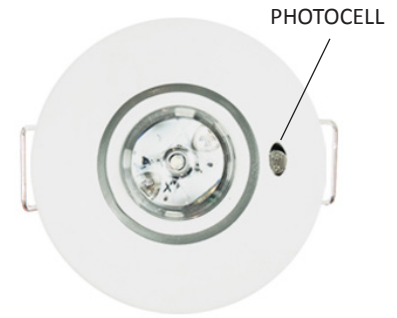

EMG NIGHT SPOT

IP20

CLASS
I

C E

A compact, recessed emergency night spotlight with an integral intelligent photocell designed to dim with the ambient lighting of the room enabling a restful night sleep without any light disturbance.

FEATURES & BENEFITS

- > Can be used as a standalone unit.
- > Non-maintained operation
- > Open area optic
- > Bi-colour halo LED charge indicator
- > Short circuit protection
- > Supplied with plugs and leads for easy installation

PERFORMANCE

Light source	LED (Samsung)
Lumen output	268lm @ 700mA
Colour temperature	6500K
CRI	>75
Battery	3.2V 3.8Ah LiFePO4 encased
Input voltage	4V DC Max
Standard charging current	360mA
Maximum forward current	700mA
Beam angle	135 degrees

MATERIALS

Body	Polycarbonate
Finish	White (RAL 9016)
Cut out	Ø43mm (Minimum void depth: 55mm)
Wiring	Series connection only via C4201 Series Plug

LAMP	OPTIC	FINISH	STANDARD	DALI
3W	Open area	White	80903205	80903203