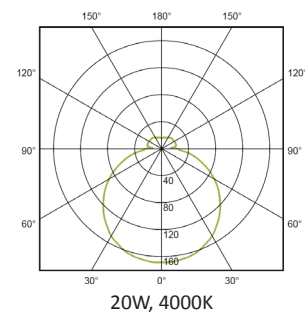

ELSA LED

FEATURES & BENEFITS

- > Homogeneous light distribution
- > Long rated LED life: >67,000hrs (L80/B10)
- > Optimum colour consistency - 3 step MacAdam chromaticity tolerance

PERFORMANCE

Light source	LED
LED output	1450 - 7150lm
Luminaire output	1060 - 4650lm
Luminaire efficiency	≥83lm/W
CRI	>80

MATERIALS

Body	Sheet steel
Finish	White
Diffuser	Triple layer matt opal glass

OPTIONS

- > Microwave sensor for enhanced energy savings
- > Replacement shade
- > Decorative trims - white/brass/polished stainless steel
- > Bluetooth enabled
- > Ø250mm version
- > Semi-recessed version

Ø300/360/420/500/590

Ø285/345/415/465

86/
88/90/
92/94