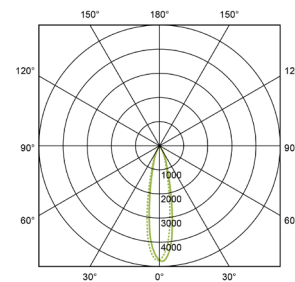

PERFORMANCE

Light source	LED COB
Luminaire output	550 - 777lm
Luminaire efficiency	110lm/W
CRI	80
Beam angle	15 /24 degrees
Cut-out	Ø51mm

MATERIALS

Body	Die-cast aluminium
Finish	White / Black

OPTIONS

- > 3hr maintained emergency
- > Quick connector
- > 3000K / 4000K
- > 36 degree beam