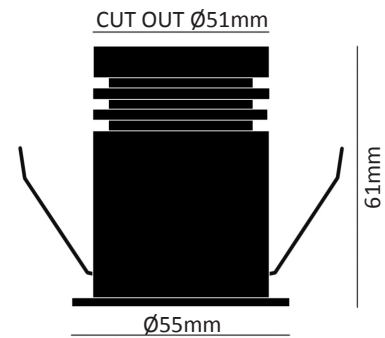

LAMP	COLOUR TEMP	DELIVERED LUMENS	BEAM	FINISH	STANDARD	DIMMABLE
5W	2700K	550lm	15°	White	33100101	33100107
5W	2700K	550lm	24°	White	33100401	33100407
5W	2700K	550lm	15°	Black	33101901	33101907
5W	2700K	550lm	24°	Black	33102201	33102207
7W	2700K	777lm	15°	White	33101001	33101007
7W	2700K	777lm	24°	White	33101301	33101307
7W	2700K	777lm	15°	Black	33102801	33102807
7W	2700K	777lm	24°	Black	33103101	33103107