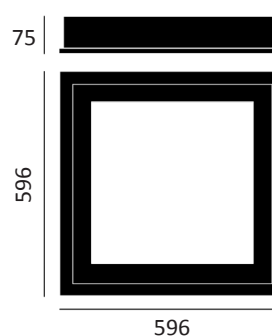

EVOQUE LED

FEATURES & BENEFITS

- > Recessed or surface mounting
- > Functional yet eye-catching design
- > Homogeneous light distribution
- > Average rated LED life: >54,000hrs (L90/B10)
- > Optimum colour consistency - 3 step MacAdam chromaticity tolerance
- > Photobiological hazard: RG1

PERFORMANCE

Light source	LED
LED output	6720 - 6840lm
Luminaire output	4280 - 4370lm
Luminaire efficiency	≥112lm/W
CRI	>80

MATERIALS

Body	Sheet steel
Finish	White
Diffuser	Opal PMMA

OPTIONS

- > 2 step MacAdam, CRI >90
- > Dual lighting with downlighter
- > Internal fuse and LSOH cable

LAMP	COLOUR TEMP	DELIVERED LUMENS	MOUNTING	STANDARD	DALI	EMERGENCY STANDARD	
						STANDARD	DALI
38W	3000K	4280lm	Recessed	11400901	11400903	11400991	11400993
38W	4000K	4370lm	Recessed	11401001	11401003	11401091	11401093
38W	3000K	4280lm	Surface	11401101	11401103	11401191	11401193
38W	4000K	4370lm	Surface	11401201	11401203	11401291	11401293