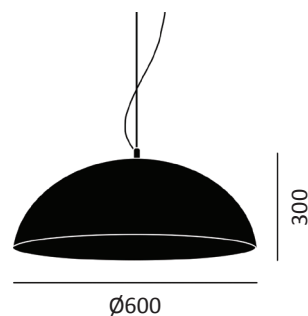

FIJI

MATERIALS

Body	Concrete
Finish	Choice of 8 base colours: Natural / Grey / Anthracite / Black / Chocolate / Green / Blue / Ochre
Cable suspension	Steel / Brass / Copper
Cable	Polyester, cotton, linen and brocade options. Standard: Black polyester braid unless stated. (Last 2 code digits: 00) Max: 1200mm suspension length.
Ceiling rose	Concrete single cable. Other options available.
Dimensions	Ø600mm, height: 300mm
Lamp holder	E27, Max 40W

OPTIONS

> Decorative finishes

*The last two digits represent the choice of cable.
Please see page 118 to make your selection.*

Ø600mm - NATURAL INNER IMPRINT

FINISH	STEEL	BRASS	COPPER
Natural	557001 + __	557009 + __	557017 + __
Grey	557002 + __	557010 + __	557018 + __
Anthracite	557003 + __	557011 + __	557019 + __
Black	557004 + __	557012 + __	557020 + __
Chocolate	557005 + __	557013 + __	557021 + __
Green	557006 + __	557014 + __	557022 + __
Blue	557007 + __	557015 + __	557023 + __
Ochre	557008 + __	557016 + __	557024 + __

Fiji pendant with coloured inner imprint

Ø600mm - COLOURED INNER IMPRINT

FINISH	STEEL	BRASS	COPPER
Natural	557025 + __	557033 + __	557041 + __
Grey	557026 + __	557034 + __	557042 + __
Anthracite	557027 + __	557035 + __	557043 + __
Black	557028 + __	557036 + __	557044 + __
Chocolate	557029 + __	557037 + __	557045 + __
Green	557030 + __	557038 + __	557046 + __
Blue	557031 + __	557039 + __	557047 + __
Ochre	557032 + __	557040 + __	557048 + __