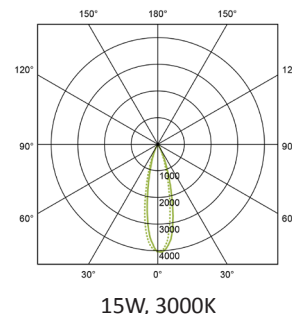

FOCUS LED

IP20

CLASS
I

C E

An aesthetic family of high performance surface and semi-recessed LED downlights with clean concise lines, multiple outputs, optics and anti-glare accessories to suit most environments.

FEATURES & BENEFITS

- > Stunning black pearl reflector for aesthetic appeal
- > High visual comfort - exceptionally low glare
- > Cylindrical and cuboid versions available for design flexibility
- > Average rated LED life: >50,000hrs (L80/B10)
- > Optimum colour consistency - 3 step MacAdam ellipse tolerance
- > Adjustable version - 350° rotation

PERFORMANCE

Light source	LED
Luminaire output	380 - 1707lm
CRI	90
Beam angle	15° / 24° / 38°
UGR	<19

MATERIALS

Body	Aluminium
Finish	Grey / White / Black
Reflector	Black pearl
Mounting	Surface ceiling / Semi-recessed
Cut out (Semi-recessed)	Ø53 x 150: cut out: Ø75mm Ø73 x 175: cut out: Ø100mm Ø93 x 220: cut out: Ø115mm

OPTIONS

- > Triac dimming
- > Other RAL colours available and 2700K
- > Champagne gold anti-glare reflector
- > Honeycomb, linear spread lens and spread lens accessories
- > Complementary wall luminaires, pendants, recessed downlights and track luminaires