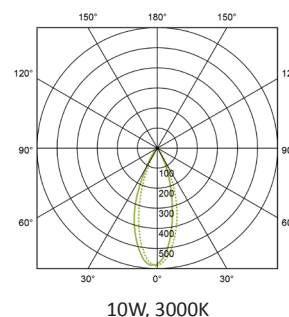

FOCUS PENDANT

FEATURES & BENEFITS

- > Stunning black pearl reflector for aesthetic appeal
- > High visual comfort - exceptionally low glare
- > Cylindrical and cuboid versions available for design flexibility
- > Average rated LED life: >50,000hrs (L80/B10)
- > Optimum colour consistency - 3 step MacAdam ellipse tolerance

PERFORMANCE

Light source	LED
Luminaire output	380 - 1707lm
CRI	90
Beam angle	15° / 24° / 38°
UGR	<19

MATERIALS

Body	Aluminium
Finish	Grey / White / Black
Reflector	Black pearl
Mounting	Suspended with ceiling rose

OPTIONS

- > Triac dimming
- > Other RAL colours available and 2700K
- > Champagne gold anti-glare reflector
- > Honeycomb, linear spread lens and spread lens accessories
- > Complementary wall luminaires, surface and recessed downlights and track luminaires