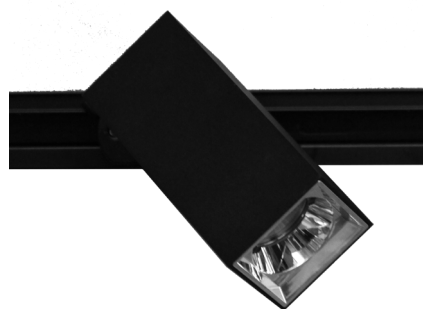

FOCUS TRACK

FEATURES & BENEFITS

- > Stunning black pearl reflector for aesthetic appeal
- > High visual comfort - exceptionally low glare
- > Cylindrical and cuboid versions available for design flexibility
- > Average rated LED life: >50,000hrs (L80/B10)
- > Optimum colour consistency - 3 step MacAdam ellipse tolerance

PERFORMANCE

| | |
|------------------|-----------------|
| Light source | LED |
| Luminaire output | 380 - 1707lm |
| CRI | 90 |
| Beam angle | 15° / 24° / 38° |
| UGR | <19 |

MATERIALS

| | |
|-----------|--------------------------------------|
| Body | Aluminium |
| Finish | Grey / White / Black |
| Reflector | Black pearl |
| Mounting | 3-circuit track mounted with adaptor |

OPTIONS

- > Triac dimming
- > Other RAL colours and 2700K available
- > Honeycomb, linear spread lens and spread lens accessories
- > Complementary surface wall and ceiling, recessed and suspended luminaires