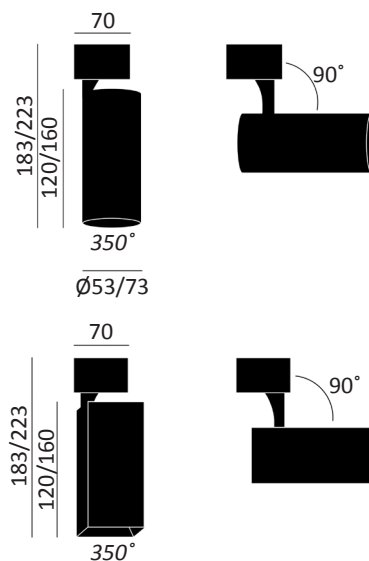

FOCUS TRACK

FEATURES & BENEFITS

- > Stunning black pearl reflector for aesthetic appeal
- > High visual comfort - exceptionally low glare
- > Cylindrical and cuboid versions available for design flexibility
- > Average rated LED life: >50,000hrs (L80/B10)
- > Optimum colour consistency - 3 step MacAdam ellipse tolerance

PERFORMANCE

Light source	LED
Luminaire output	380 - 1707lm
CRI	90
Beam angle	15° / 24° / 38°
UGR	<19

MATERIALS

Body	Aluminium
Finish	Grey / White / Black
Reflector	Black pearl
Mounting	3-circuit track mounted with adaptor

OPTIONS

- > Triac dimming
- > Other RAL colours and 2700K available
- > Honeycomb, linear spread lens and spread lens accessories
- > Complementary surface wall and ceiling, recessed and suspended luminaires