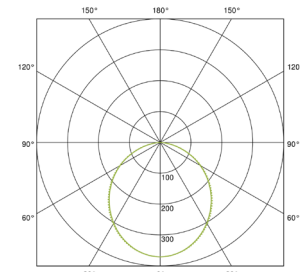

MATERIALS

Body	Sheet steel
Finish	White
Diffuser	Opal PMMA
Louvre	Polished anodised aluminium
End caps	Reinforced polycarbonate
Mounting	Surface / Suspension

27W, 4000K, Opal

OPTIONS

- > Suspension kit ("Y" type)
- > Other RAL finishes
- > Asymmetrical version
- > Internal fuse and LSOH cables