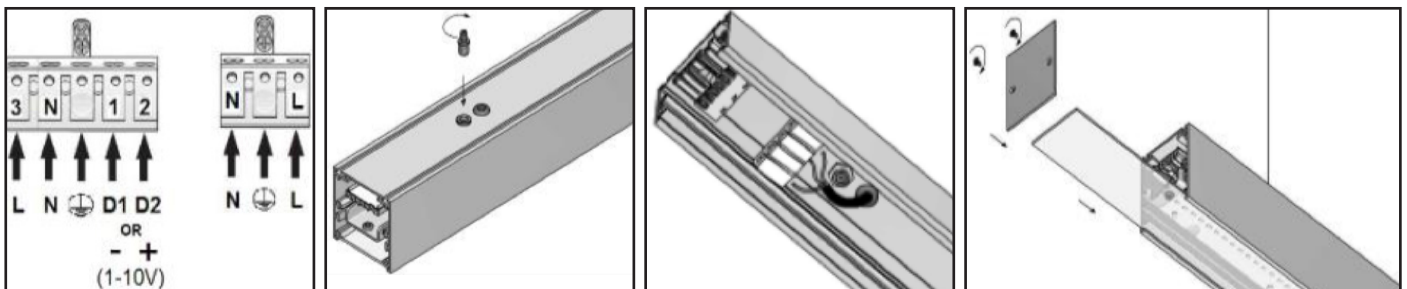

### INSTRUCTIONS

- Turn off the power in the circuit
- Assemble the luminaire's suspension (follow the installation instructions for the suspension)
- Carefully take the luminaire out of the package.
- Install the line regulators in the mounting holes of the luminaire.
- Pull the suspension wires through the regulators (the wires are included in the set).
- Connect the wires as indicated on the connection terminal.
- Slide the diffuser in and attach the end caps to the luminaire.

#### ATTENTION:

- to connect the luminaires in a line, linear joints should be used,
- The screws should be tightened without using too much force not to cause any deformation to the profile.
- attach the end caps at both ends of a light line