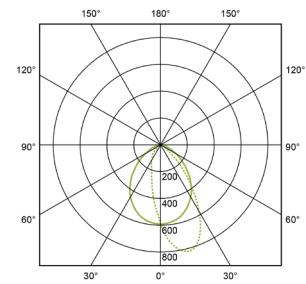

GOLF 57 LED

FEATURES & BENEFITS

- > Individual or continuous ceiling mounting
- > Direct or direct/indirect illumination
- > Easy to install - contractor friendly
- > Versatile layout configurations
- > Multiple lengths available with the option of infill sections and PIR sensors
- > Optimum colour consistency - 3 step MacAdam ellipse tolerance
- > Average rated LED life: >54,000hrs (L90/B10) - maintenance free

PERFORMANCE

Light source	LED
Luminaire output	683-5087lm (DI) 1665-8324lm (DI-IN)
CRI	84

MATERIALS

Body	Extruded aluminium profile
Finish	Grey / White / Black
Diffuser	Opal polycarbonate TP(a)
Mounting	Surface or suspended

OPTIONS

- > 3hr emergency
- > Tuneable white 2700-6500K
- > 3000K and other lengths available
- > Asymmetrical light distribution
- > Parabolic louvre or microprism diffuser
- > Linear, T-joints, X-joints, end caps and suspension kits
- > 2-step MacAdam, CRI>90
- > Infill sections for PIR
- > Other RAL finishes
- > Bluetooth enabled
- > Internal fuse and LSOH cables

19W, 4000K, 1085mm (DIRECT)

75

57

545/745/840/1085/1185/
1380/1485/1625/2170