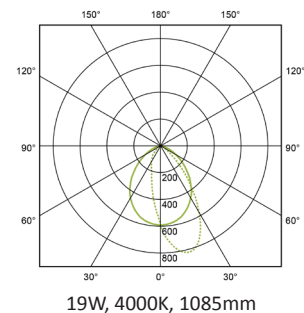

GOLF 57 RECESSED

IP20

CLASS
IF
MARK

C E

FEATURES & BENEFITS

- > Average rated LED life: >54,000hrs (L90/B10) - maintenance free
- > Optimum colour consistency—3 step MacAdam ellipse chromaticity tolerance
- > Individual or continuous mounting
- > Versatile layout configurations
- > Multiple lengths available with the option of infill sections and PIR sensors

PERFORMANCE

Light source	LED
Luminaire output	780 - 5500lm
CRI	89

MATERIALS

Body	Extruded aluminium profile
Finish	Grey / White / Black
Diffuser	Opal polycarbonate TP(a)

OPTIONS

- > 3hr emergency
- > Tuneable white 2700 - 6500K
- > 3000K
- > Asymmetrical version
- > Parabolic louvre or microprism diffuser
- > Linear joints, end caps and suspension kits
- > Infill sections for PIR and downlights
- > 2-step MacAdam, CRI>90
- > Illuminated corner 585 x 585 x 75
- > Internal fuse and LSOH cables