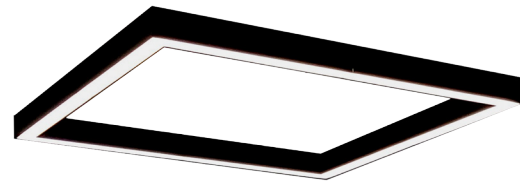

IP20 CLASS I CE

GOLF 57 SQUARE LED

A decorative, square aluminium profile LED pendant that complements the linear Golf 57 LED luminaire range.

Available in multiple outputs for maximum design flexibility.

GOLF 57 SQUARE LED

FEATURES & BENEFITS

- > Multiple outputs and finishes for maximum design flexibility
- > Direct or direct/indirect distribution
- > Average 54,000hrs LED life - (L90/B10)
- > Optimum colour consistency - 3 step MacAdam ellipse tolerance

PERFORMANCE

Light source	LED
Luminaire output	5600 - 9520lm (DIR) 6625 - 11200lm (DI-IN)
Luminaire efficiency	≥100lm/W
CRI	80

MATERIALS

Body	Extruded aluminium profile
Finish	Grey / White / Black
Diffuser	Opal polycarbonate TP(a)
Mounting	Surface or suspended

OPTIONS

- > 3hr emergency
- > Other sizes available: 1352 x 1352 / 1752 x 1752mm
- > Suspension kit

DIRECT

LAMP	COLOUR TEMP	DELIVERED LUMENS	STANDARD			DALI		
			GREY	WHITE	BLACK	GREY	WHITE	BLACK
56W	3000K	5600lm	64400101	64400201	64400301	64400103	64400203	64400303
56W	4000K	5712lm	64400401	64400501	64400601	64400403	64400503	64400603
72W	3000K	6980lm	64400701	64400801	64400901	64400703	64400803	64400903
72W	4000K	7140lm	64401001	64401101	64401201	64401003	64401103	64401203
88W	3000K	8192lm	64401301	64401401	64401501	64401303	64401403	64401503
88W	4000K	8376lm	64401601	64401701	64401801	64401603	64401703	64401803
100W	3000K	9320lm	64401901	64402001	64402101	64401903	64402003	64402103
100W	4000K	9520lm	64402201	64402301	64402401	64402203	64402303	64402403