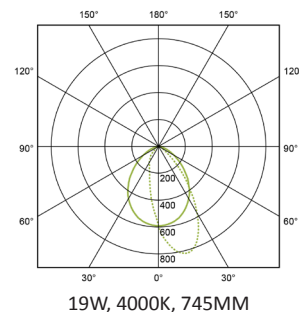

PERFORMANCE

Light source	LED
Emission	Direct
LED output	1750 - 3560lm
Luminaire output	1129 - 2543lm
CRI	>80

MATERIALS

Body	Extruded aluminium profile
Finish	Grey / White / Black
Diffuser	Opal polycarbonate TP(a)

OPTIONS

- > 3hr emergency (840mm or longer)
- > Other RAL finishes and lengths available
- > Lower output versions
- > 2-step MacAdam, CRI <90
- > Internal fuse and LSOH cables

LAMP	COLOUR TEMP	DELIVERED LUMENS	LENGTH	EMISSION	GREY	WHITE	BLACK
13W	3000K	1129lm	545	Direct	27000301	27003901	27007501
13W	4000K	1139lm	545	Direct	27000401	27004001	27007601
19W	3000K	1684lm	745	Direct	27000701	27004301	27007901
19W	4000K	1734lm	745	Direct	27000801	27004401	27008001
20W	3000K	1915lm	840	Direct	27001101	27004701	27008301
20W	4000K	1965lm	840	Direct	27001201	27004801	27008401
25W	3000K	2493lm	1085	Direct	27001501	27005101	27008701
25W	4000K	2543lm	1085	Direct	27001601	27005201	27008801