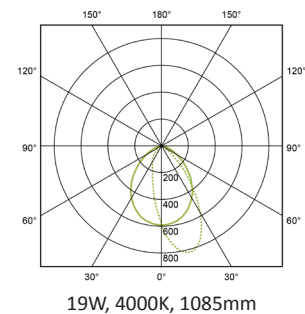

78

57

545/745/840/1085/1185/1380/
1485/1625/2170

*For continuous mounting, add up the individual lengths and add 6mm to the total length for the cut out. For example:
1625+1085+545+6= 3261mm cut out*