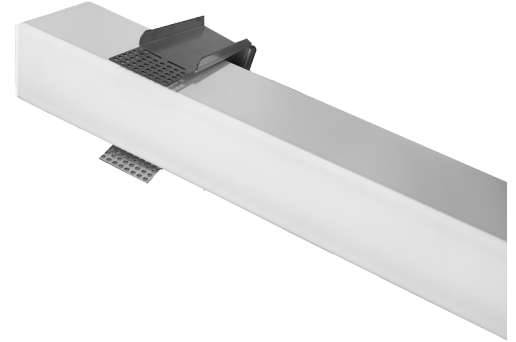

GOLF 57 TRIMLESS LED

IP20 CLASS I CE

A range of linear LED profiles designed for individual or continuous mounting in plasterboard ceilings. Available in multiple lumen outputs, lengths and with optional infill sections the Golf 57 Trimless is ideal for reception areas, corridors, conference rooms, classrooms and waiting rooms.

FEATURES & BENEFITS

- > Easy to install - contractor friendly!
- > Continuous diffuser - no visible joints
- > Optimum colour consistency - 3 step MacAdam ellipse tolerance
- > Average rated LED life: >54,000hrs (L90/B10) - maintenance free

PERFORMANCE

| | |
|------------------|---------------|
| Light source | LED |
| LED output | 1780 - 7120lm |
| Luminaire output | 780 - 5500lm |
| CRI | 84 |

MATERIALS

| | |
|----------|--------------------------|
| Body | Aluminium profile |
| Finish | White |
| Diffuser | Opal polycarbonate TP(a) |