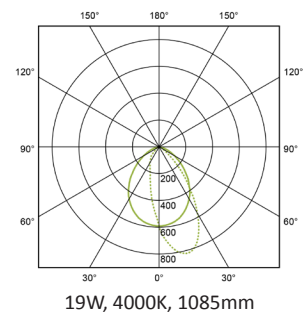

PERFORMANCE

Light source	LED
Distribution	Asymmetric
Luminaire output	683 - 5087lm
CRI	84

MATERIALS

Body	Extruded aluminium profile
Finish	Grey / White / Black
Diffuser	Opal polycarbonate TP(a)

OPTIONS

- > 3hr emergency
- > Tuneable white
- > 3000K
- > Microprism diffuser
- > Linear joints, T-joints, X-joints, end caps and suspension kits
- > 2-step MacAdam, CRI>90
- > Other RAL finishes
- > Internal fuse and LSOH cables