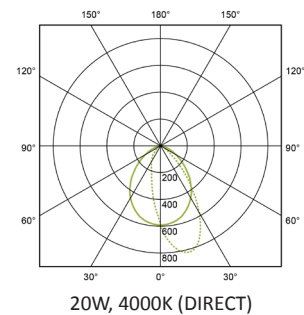

GOLF 57 Y-SECTION

IP20

CLASS I

CE

SECTION 02: LINEAR

FEATURES & BENEFITS

- > Individual or continuous ceiling mounting
- > Complements the Golf 57 linear range
- > Average LED life: >54,000hrs - (L90/B10) - maintenance free
- > Optimum colour consistency - 3 step MacAdam ellipse tolerance

PERFORMANCE

Light source	LED
Emission	Direct
Luminaire output	2157 - 3680lm (DIR)
Luminaire efficiency	≥100lm/W
CRI	84

MATERIALS

Body	Extruded aluminium profile
Finish	Grey / White / Black
Diffuser	Opal polycarbonate TP(a)
Mounting	Surface or suspended

OPTIONS

- > 3hr emergency
- > Tuneable white
- > Linear joints, end caps & suspension kits
- > 2-step MacAdam ellipse tolerance
- > Microprism diffuser
- > Bluetooth enabled
- > Internal fuse and LSOH cables

LAMP	COLOUR TEMP	DELIVERED LUMENS	STANDARD			DALI		
			GREY	WHITE	BLACK	GREY	WHITE	BLACK
20W	3000K	2157lm	61200101	61200901	61201701	61200103	61200903	61201703
20W	4000K	2198lm	61200201	61201001	61201801	61200203	61201003	61201803
25W	3000K	2652lm	61200301	61201101	61201901	61200303	61201103	61201903
25W	4000K	2704lm	61200401	61201201	61202001	61200403	61201203	61202003
31W	3000K	3137lm	61200501	61201301	61202101	61200503	61201303	61202103
31W	4000K	3198lm	61200601	61201401	61202201	61200603	61201403	61202203
36W	3000K	3610lm	61200701	61201501	61202301	61200703	61201503	61202303
36W	4000K	3680lm	61200801	61201601	61202401	61200803	61201603	61202403