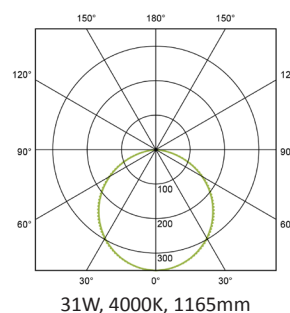

GOLF 65 LED

FEATURES & BENEFITS

- > Individual or continuous mounting
- > Recessed, suspended or surface versions
- > Versatile layout configurations
- > Multiple lengths available with the option of infill sections and PIR sensors
- > Optimum colour consistency - 3 step MacAdam ellipse tolerance
- > Average rated LED life: >54,000hrs (L90/B10) - maintenance free

PERFORMANCE

Light source	LED
Emission	Direct
Luminaire output	1058 - 4930lm
Luminaire efficiency	≥90lm/W
CRI	>80

MATERIALS

Body	Extruded aluminium profile
Finish	Grey / White / Black
Diffuser	Opal polycarbonate TP(a)

OPTIONS

- > 3hr emergency
- > Other RAL finishes
- > 3000K
- > Illuminated corners
- > Linear joints, end caps, wall joints and suspension kits
- > 2-step MacAdam , CRI >90
- > Internal fuse and LSOH cables

SURFACE/SUSPENDED	
65	65 585 / 875 / 1165 / 1455 / 1745 / 2035
RECESSED	
65	86 585 / 875 / 1165 / 1455 / 1745 / 2035

Please allow 10mm extra for the cut out length and 5mm extra for the width