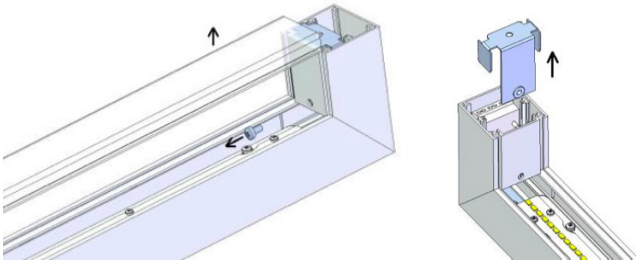

Power [W]	L [mm]	A [mm]	Weight [Kg]
1x14/24W(T5)	684	620	1,2
1x8W (T5)	425	361	0,8
9W (LED)	394	330	0,8
17W (LED)	684	620	1,1

### INSTRUCTIONS

- Slide the housing onto the handles, tighten the mounting screws
- Install the diffuser
- Disconnect the power in the circuit the fixture will be installed in
- Carefully take the fixture out of the box
- Dismount the diffuser, next, loosen the two M4 screws
- Pull out the wall joints
- Drill the holes in the wall accordingly to the spacing shown in the installation drawing, put the dowels in the holes
- Screw the handles to the wall
- Install the light source (applies only to T5)
- Connect power supply wires to the connector in the luminaire accordingly to the markings