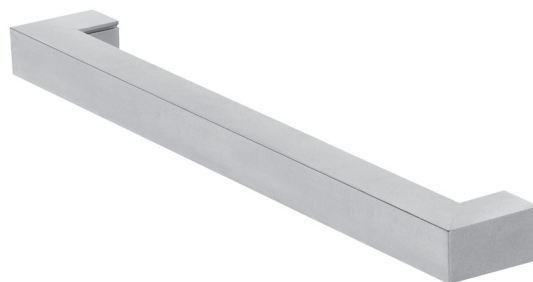

GOLF 65 WALL LED

IP20 CLASS I CE

FEATURES & BENEFITS

- > Energy efficient COB LED light source
- > Average 54,000hrs LED life (L90/B10)
- > Optimum colour consistency - 3 step MacAdam ellipse tolerance
- > Decorative accent luminaire
- > Complements the Golf 65 range of products

PERFORMANCE

Light source	LED
Emission	Direct
LED output	1230 - 2500lm
Luminaire output	460lm - 960lm
CRI	>80

MATERIALS

Body	Aluminium profile
Finish	Grey / White / Black
Diffuser	Opal PMMA

OPTIONS

- > Other RAL finishes

LAMP	COLOUR TEMP	DELIVERED LUMENS	FINISH	DIMENSIONS	STANDARD	DALI
9W	3000K	460lm	Grey	394x 92 x 46	22200501	22200503
9W	4000K	470lm	Grey	394 x 92 x 46	22200601	22200603
17W	3000K	940lm	Grey	684 x 92 x 46	22200701	22200703
17W	4000K	960lm	Grey	684 x 92 x 46	22200801	22200803
9W	3000K	460lm	White	394 x 92 x 46	22200901	22200903
9W	4000K	470lm	White	394 x 92 x 46	22201001	22201003
17W	3000K	940lm	White	684 x 92 x 46	22201101	22201103
17W	4000K	960lm	White	684 x 92 x 46	22201201	22201203
9W	3000K	460lm	Black	394 x 92 x 46	22201301	22201303
9W	4000K	470lm	Black	394 x 92 x 46	22201401	22201403
17W	3000K	940lm	Black	684 x 92 x 46	22201501	22201503
17W	4000K	960lm	Black	684 x 92 x 46	22201601	22201603