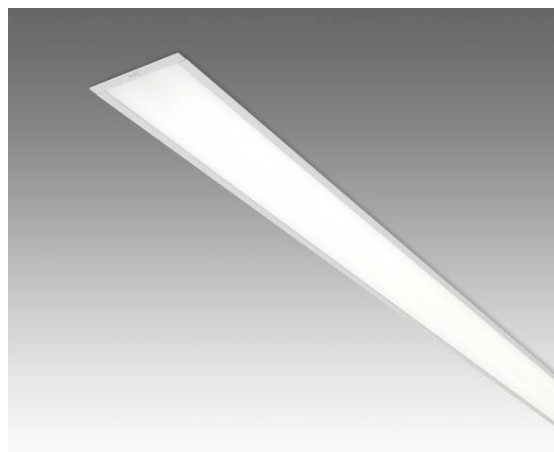

GOLF 95 RECESSED

FEATURES & BENEFITS

- > Individual or continuous ceiling mounting
- > Versatile layout configurations with multiple lengths available
- > Optimum colour consistency - 3 step MacAdam ellipse tolerance
- > Average rated LED life: >72,000hrs (L80/B10) - maintenance free

PERFORMANCE

Light source	LED
LED output	Up to 179lm/W
Luminaire output	3503 - 12219lm
CRI	>90

MATERIALS

Body	Extruded aluminium profile
Finish	Grey / White
Diffuser	Opal polycarbonate TP(a)

OPTIONS

- > 3hr emergency
- > Tuneable white
- > Microwave sensor
- > Bluetooth enabled
- > Other RAL finishes
- > Linear joints, end caps, corner sections
- > CRI>90

96

95

856/1137/1418/2261/2823

LAMP	COLOUR TEMP	DELIVERED LUMENS	LENGTH	STANDARD GREY	WHITE	DALI GREY	WHITE
39W	3000K	3503lm	856	13700101	13701101	13700103	13701103
39W	4000K	3666lm	856	13700201	13701201	13700203	13701203
52W	3000K	4669lm	1137	13700301	13701301	13700303	13701303
52W	4000K	4888lm	1137	13700401	13701401	13700403	13701403
64W	3000K	5837lm	1418	13700501	13701501	13700503	13701503
64W	4000K	6110lm	1418	13700601	13701601	13700603	13701603
103W	3000K	9339lm	2261	13700701	13701701	13700703	13701703
103W	4000K	9776lm	2261	13700801	13701801	13700803	13701803
129W	3000K	11675lm	2823	13700901	13701901	13700903	13701903
129W	4000K	12219lm	2823	13701001	13702001	13701003	13702003
52W	3000K	4669lm	632x632 (Corner)	13702101	13702301	13702103	13702303
52W	4000K	4888lm	632x632 (Corner)	13702201	13702401	13702203	13702403