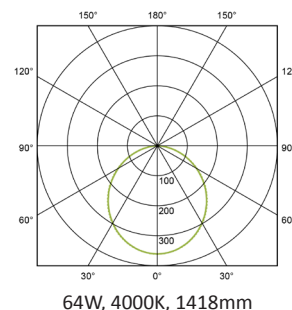

GOLF 95 RECESSED

FEATURES & BENEFITS

- > Individual or continuous ceiling mounting
- > Versatile layout configurations with multiple lengths available
- > Optimum colour consistency - 3 step MacAdam ellipse tolerance
- > Average rated LED life: >72,000hrs (L80/B10) - maintenance free

PERFORMANCE

Light source	LED
LED output	Up to 179lm/W
Luminaire output	3503 - 12219lm
CRI	>90

MATERIALS

Body	Extruded aluminium profile
Finish	Grey / White
Diffuser	Opal polycarbonate TP(a)

OPTIONS

- > 3hr emergency
- > Tuneable white
- > Microwave sensor
- > Bluetooth enabled
- > Other RAL finishes
- > Linear joints, end caps, corner sections
- > CRI>90

96

95

856/1137/1418/2261/2823

LAMP	COLOUR TEMP	DELIVERED LUMENS	LENGTH	STANDARD GREY	WHITE	DALI GREY	WHITE
39W	3000K	3503lm	856	13700101	13701101	13700103	13701103
39W	4000K	3666lm	856	13700201	13701201	13700203	13701203
52W	3000K	4669lm	1137	13700301	13701301	13700303	13701303
52W	4000K	4888lm	1137	13700401	13701401	13700403	13701403
64W	3000K	5837lm	1418	13700501	13701501	13700503	13701503
64W	4000K	6110lm	1418	13700601	13701601	13700603	13701603
103W	3000K	9339lm	2261	13700701	13701701	13700703	13701703
103W	4000K	9776lm	2261	13700801	13701801	13700803	13701803
129W	3000K	11675lm	2823	13700901	13701901	13700903	13701903
129W	4000K	12219lm	2823	13701001	13702001	13701003	13702003
52W	3000K	4669lm	632x632 (Corner)	13702101	13702301	13702103	13702303
52W	4000K	4888lm	632x632 (Corner)	13702201	13702401	13702203	13702403