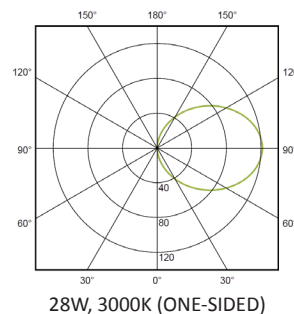

PERFORMANCE

Light source	LED
LED output	3505lm
Luminaire output	810 - 936lm
CRI	>80

MATERIALS

Body	Aluminium profile
Finish	Anthracite grey (RAL 7016) / Light grey (RAL 9007)
Diffuser	Opal polycarbonate
Mounting	Installation base unit

OPTIONS

- > Version with open side panels
- > Lower output version with smaller illuminated panels
- > DALI
- > Steel plated anchorage unit

LAMP	COLOUR TEMP	DELIVERED LUMENS	APERTURES	FINISH	STANDARD
28W	4000K	810lm	One	Anthracite grey	76600101
28W	4000K	810lm	One	Light grey	76600201
28W	4000K	936lm	Four	Anthracite grey	76600301
28W	4000K	936lm	Four	Light grey	76600401