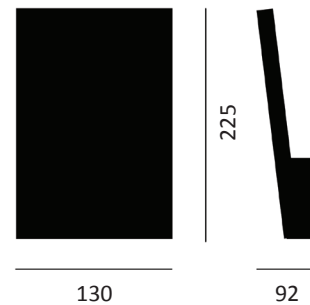

LAMP	FINISH	3000K	4000K
3W	Natural	56300107	56300907
3W	Grey	56300207	56301007
3W	Anthracite	56300307	56301107
3W	Black	56300407	56301207
3W	Chocolate	56300507	56301307
3W	Green	56300607	56301407
3W	Blue	56300707	56301507
3W	Ochre	56300807	56301607