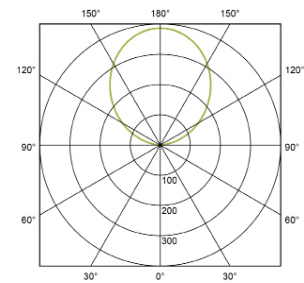

MATERIALS

Body	Aluminium
Finish	Grey / White / Black
Diffuser	Opal polycarbonate - TP(a)

18W, 4000K

OPTIONS

- > 3hr emergency
- > DALI