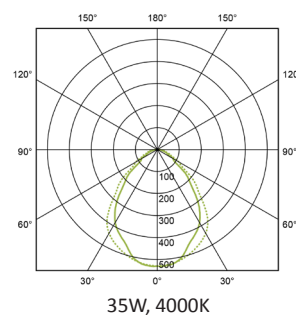

## PERFORMANCE

Light source	LED
Emission	Direct
LED output	5350 - 7060lm (MPRM) 4040 - 8230lm (PAR)
Luminaire output	3590 - 4790lm (MPRM) 3410 - 6970lm (PAR)
Luminaire efficiency	≥103lm/W (MPRM) ≥126lm/W (PAR)
CRI	>80