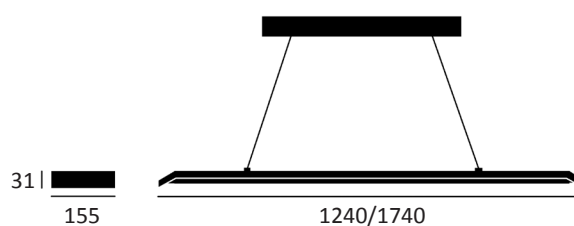

OPTIONS

- > Other RAL finishes
- > 2-step MacAdam , CRI >90

LAMP	COLOUR TEMP	DELIVERED LUMENS	TYPE	DIMENSIONS	STANDARD	DALI
35W	3000K	3590lm	MPRM	1240 x 155	61600901	61600903
35W	4000K	3670lm	MPRM	1240 x 155	61601001	61601003
45W	3000K	4690lm	MPRM	1740 x 155	61601101	61601103
45W	4000K	4790lm	MPRM	1740 x 155	61601201	61601203
27W	3000K	3410lm	PAR	1240 x 155	61601301	61601303
27W	4000K	3490lm	PAR	1240 x 155	61601401	61601403
51W	3000K	6820lm	PAR	1740 x 155	61601501	61601503
51W	4000K	6970lm	PAR	1740 x 155	61601601	61601603