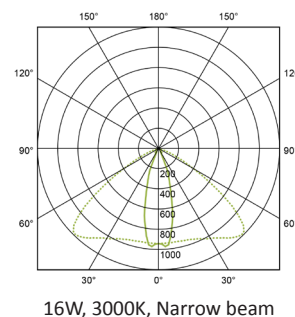

PERFORMANCE

Light source	LED
LED output	2201 - 4402lm
Luminaire output	1868 - 3614lm
CRI	>80

MATERIALS

Body	Aluminium profile treated to resist external conditions
Finish	Anthracite grey (RAL 7037)
Diffuser	10mm hardened glass with high class silicone gaskets to ensure the integrity of the IP rating
External fixings	Stainless steel
Mounting	Installation housing supplied

16W, 3000K, Narrow beam

OPTIONS

- > 4000K

LAMP	COLOUR TEMP	DELIVERED LUMENS	BEAM	DIMENSIONS	STANDARD
16W	3000K	1868lm	Narrow	643 x 120	70301201
16W	3000K	1950lm	Medium	643 x 120	70301401
16W	3000K	2066lm	Wide	643 x 120	70301601
21W	3000K	2877lm	Narrow	962 x 120	70301801
21W	3000K	3002lm	Medium	962 x 120	70302001
21W	3000K	3182lm	Wide	962 x 120	70302201
32W	3000K	3737lm	Narrow	1243 x 120	70302401
32W	3000K	3900lm	Medium	1243 x 120	70302601
32W	3000K	3614lm	Wide	1243 x 120	70302801