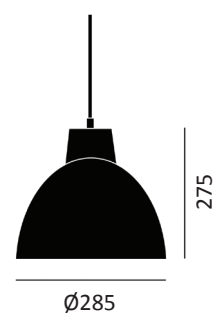

## MATERIALS

Body	Concrete
Finish	Choice of 8 base colours: Natural / Grey / Anthracite / Black / Chocolate / Green / Blue / Ochre
Cable suspension	Steel / Brass / Copper
Cable	Polyester, cotton, linen and brocade options. Standard: Black polyester braid unless stated (Last 2 code digits: 00) Max: 1200mm suspension length.
Ceiling rose	Steel, single cable Other options available
Dimensions	Ø285mm, height: 275mm, 3.25Kg
Lamp holder	E27, Max 40W

## OPTIONS

> Concrete ceiling rose

Concrete

Steel

Brass

Copper

*The last two digits represent the choice of cable.  
Please see page 118 to make your selection.*

Ø285mm