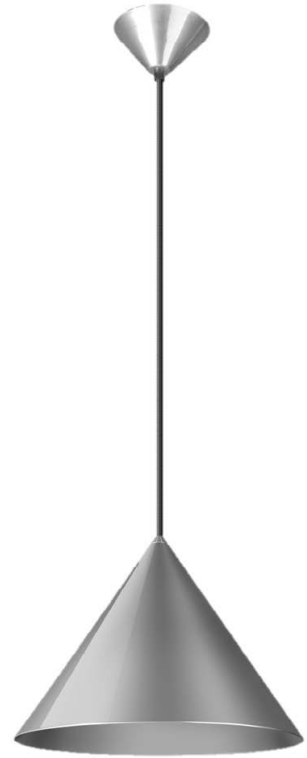

# LUXOR

## MATERIALS

Body	Aluminium / Brass
Finish	Choice of 9 matt Pantone colours: Dusky Citron / Adobe Rose / Hedge Green / Blue Indigo / Sparrow / Bright White / Peyote / Steeple Grey / Jet Black Choice of 4 gloss Pantone colours: Black Piano / Chrome / White Piano / Brass
Cable	Black polyester braid Max: 1200mm suspension length.
Dimensions	Ø300mm, height: 220mm Ø450mm, height: 300mm Ø600mm, height: 350mm Ø700mm, height: 400mm
Ceiling rose	Ø115mm, height: 70mm
Lamp holder	IP20: E27 max. 60W

## OPTIONS

> Coloured polyester braided cables or cotton braided cables